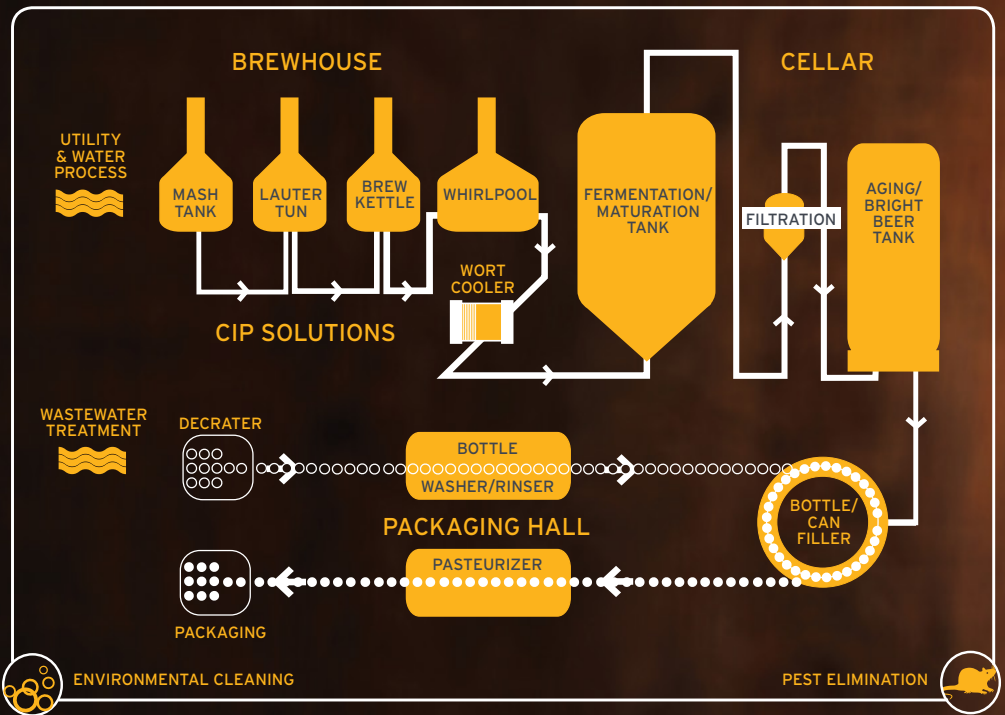

CRAFT BREW PROGRAM

Our best-in-class program has top-shelf products, detailed cleaning procedures, attentive service and resources to help you succeed.

Solutions for every corner of your brewery.

What We Have on Tap

- Alkaline CIP
- Acid CIP
- CIP Additives
- Sanitizers
- Environmental & Hand Hygiene
- Conveyor Lubes
- Dispensing & Engineered Systems

Cleaning & Sanitizing Procedures

This is one area where you don't have to develop your own recipe from scratch. We've got proven procedures to help ensure a clean and sanitized operation with every batch.

Training

In an operation like yours, everyone wears multiple hats. Luckily, we've got your back. **From sanitization advances to food safety updates**, we continue brewing up training programs to help keep you and your team up to speed.