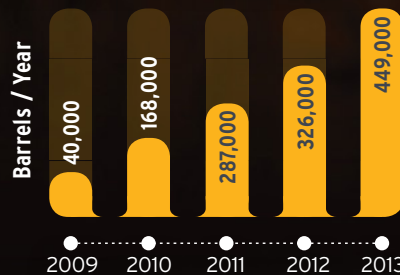

Growth of an Ecolab Customer

OVER **22%** ANNUAL GROWTH of Craft Brew Sales

We're your partner as you grow.

World class service. Locally delivered.

Your personal Ecolab representative periodically reviews program performance – ongoing assurance that your program continues to be the optimal solution for your growing operation.