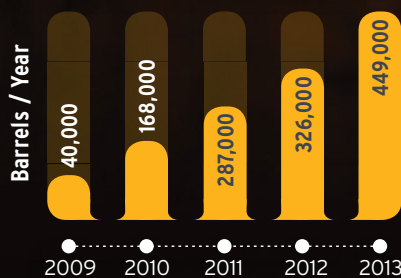

Growth of an Ecolab Customer

OVER **22%** ANNUAL GROWTH of Craft Brew Sales

We're your partner as you grow.

World class service. Locally delivered.

Your personal Ecolab representative periodically reviews program performance – ongoing assurance that your program continues to be the optimal solution for your growing operation.