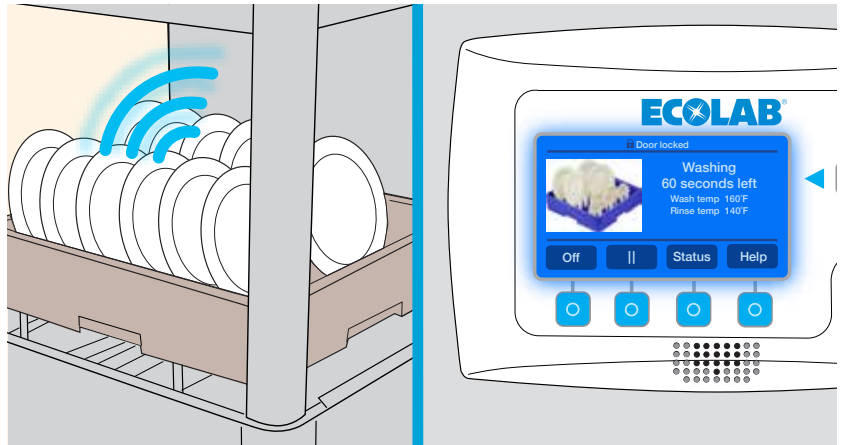

SMARTCYCLE™

Automates the task of choosing the correct ware cycle and reduces reliance on your dishmachine operator

EHT and EHT-V.

The all-new, high-temperature dishmachine from Ecolab. Best results with lowest total cost. Less reliance on the operator through integration of machine, chemical, and automated machine procedures.

The Best Results at the Lowest Total Cost

- The machine **automatically adjusts the wash cycle** based on the type of wares in the rack.
- SMARTCYCLE™ enables the **optimal use of water, energy and chemistry** to achieve superior results.
- High-pressure rinse technology **reduces water and energy up to 50%**